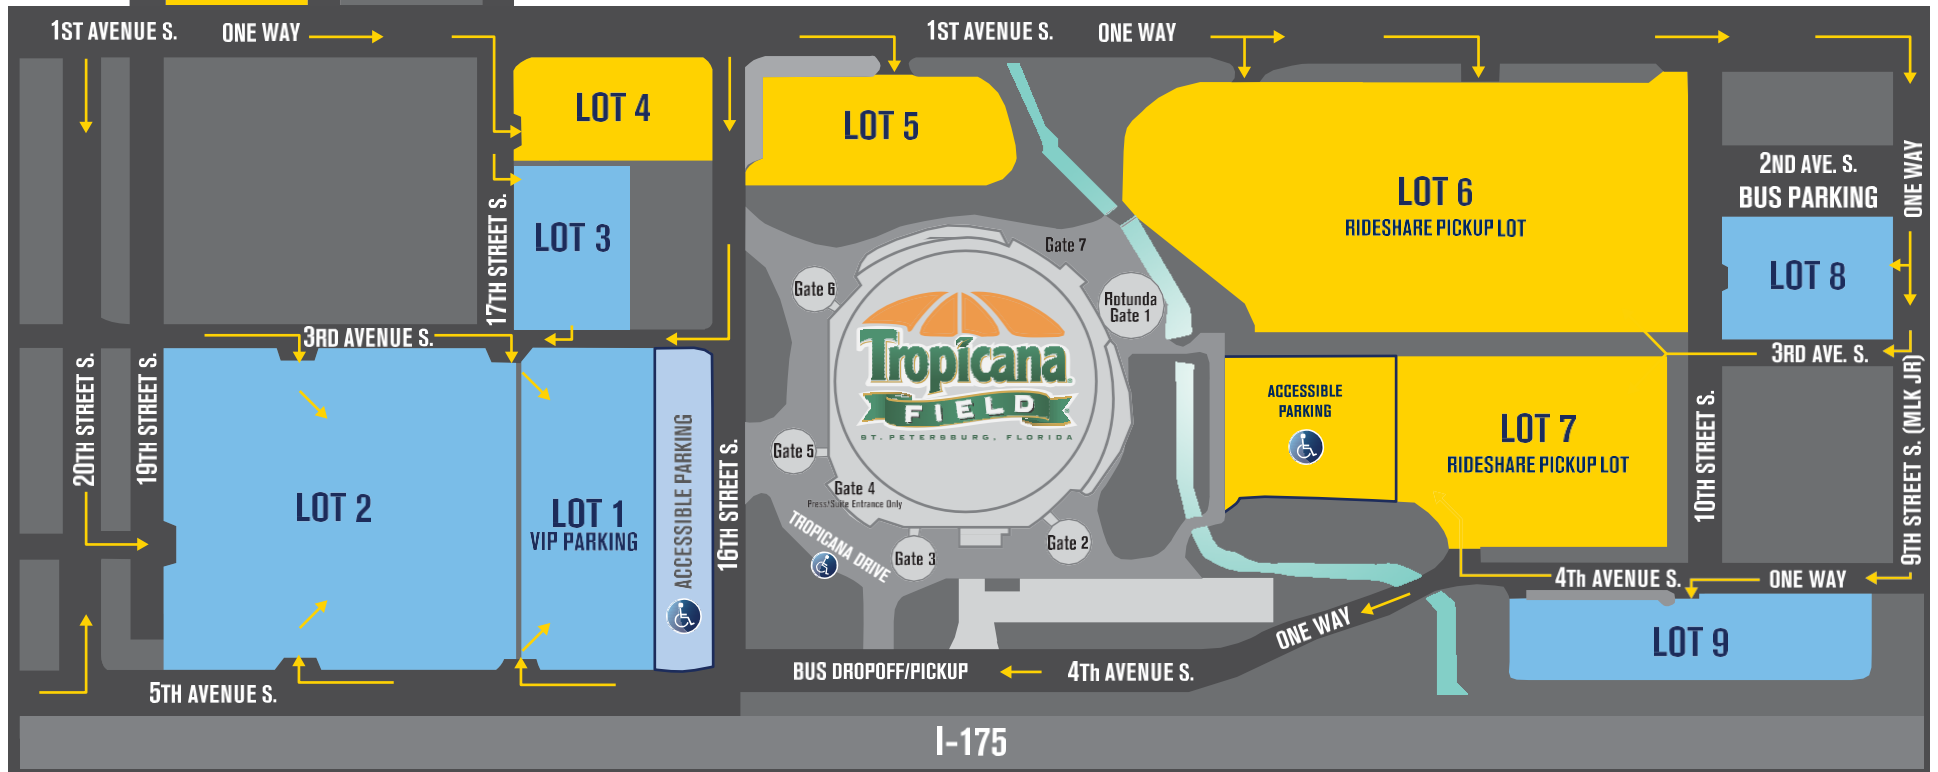

PARKMOBILE LOT ENFORCEMENT

Lots 4, 5, 6, 7 & 11 – Full-Time Enforcement

Lots 5, 6, 7 – not available on event days

Lots 6, 7 – not available during weekday business hours 7:00 am – 5:30 pm

Rays Game or Event – disable park mobile in lots 5,6,7

Rays Game or Event – disable park mobile in lots 5,6,7

Rays Weekday Day Game – disable park mobile in lots 4,5,6,7

July 2023

Sunday	Monday	Tuesday	Wednesday	Thursday	Friday	Saturday
						1 Saturday Morning Shop – Lot 4 – No Public Parking
2	3	4	5	6	7	8
9	10	11	12	13	14	15
16	17	18	19	20	21	22
23	24	25	26	27	28	29
30	31					

Rays Game or Event – disable park mobile in lots 5,6,7

Rays Weekday Day Game – disable park mobile in lots 4,5,6,7

August 2023

Sunday	Monday	Tuesday	Wednesday	Thursday	Friday	Saturday
		1	2	3	4	5 Saturday Morning Shop – Lot 4 – No Public Parking
6	7	8	9	10	11	12
13	14	15	16	17	18	19
20	21	22	23	24	25	26
27	28	29	30	31		

September 2023

Rays Game or Event – disable park mobile in lots 5,6,7

Rays Weekday Day Game – disable park mobile in lots 4,5,6,7

Sunday	Monday	Tuesday	Wednesday	Thursday	Friday	Saturday
					1	5 Saturday Morning Shop – Lot 4 – No Public Parking
3	4	5	6	7	8	9
10	11	12	13	14	15	16
17	18	19	20	21	22	23
24	25	26	27	28	29	30