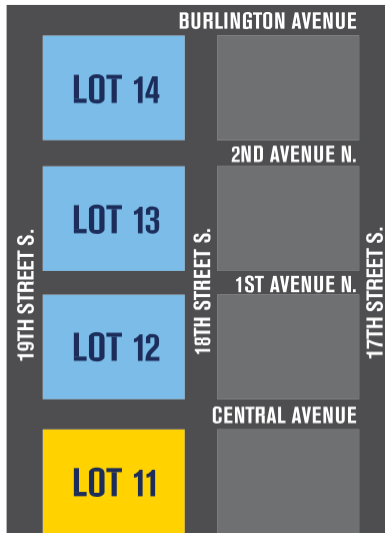

PARKMOBILE LOT ENFORCEMENT

Lots 4, 5, 6, 7 & 11 – Full-Time Enforcement

Lots 5, 6, 7 – not available on event days

Lots 6, 7 – not available during weekday business hours 7:00 am – 5:30 pm